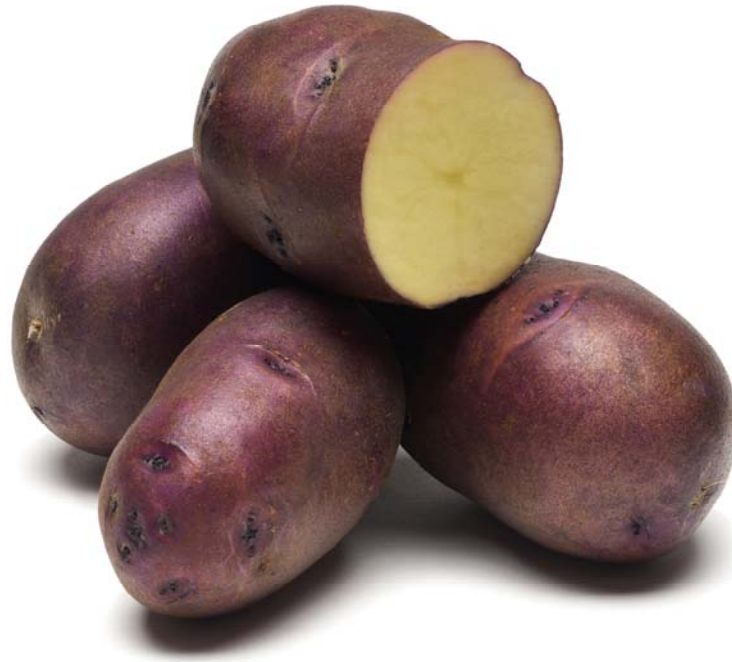

POR01PG45-5

- ❖ Parentage: Serrana x Bulked pollen of red-fleshed parents
- ❖ Purple skin with light yellow flesh
- ❖ High percentage of tubers are <6 oz with average tuber size of 4.3 oz

Purple skin with yellow fleshed, oblong tubers and shallow eyes. Yields were lower than Yukon Gold and Purple Majesty. No internal or external defects or shatter bruise were observed although there was a small amount of blackspot. There were 54% < 4 oz and 33% in the 4 - 6 oz categories. Fry color was light and uniform with good texture for baking, boiling and microwaving.